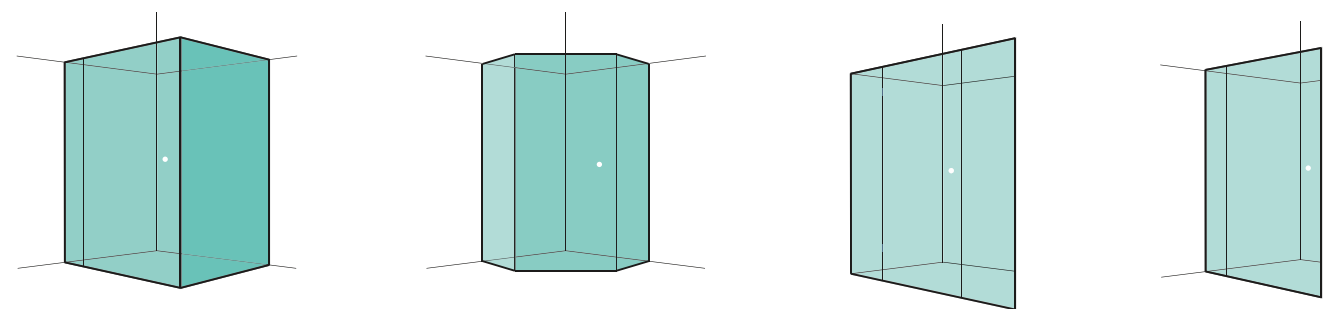

SHOWER SCREEN CONFIGURATIONS

SEMI FRAMELESS OPTIONS: APSLEY / SABINE