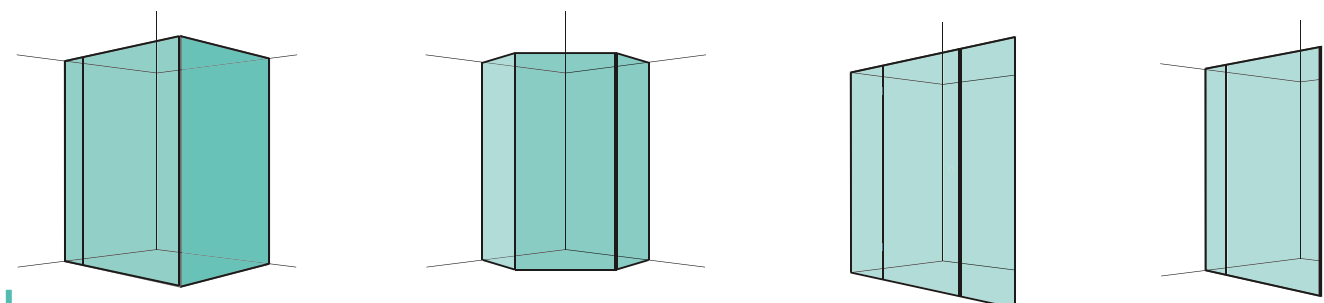

FULLY FRAMED OPTIONS: MALANDA / BELMORE

+ STANDARD

Wintec Systems Latitude Shower Screens are available in a number of different semi-frameless and fully framed standard configurations to suit any design or bathroom layout. No matter the space or environment, Wintec Systems has the shower screen solution for you.

+ CUSTOMISED

Although the standard configurations shown above cover a diverse range of applications. We understand that sometimes a fully customised configuration may be needed to fulfill your creative vision. Speak to one of our **Wintec Systems Consultants** to find out how we can tailor the layout to suite your requirements.

WINTEC SYSTEMS LATITUDE SHOWER SCREENS

+ FEATURES

FULLY-FRAMED

- + Easy grip full length handle
- + Integrated water seal to minimise water leakage
- + Hinge less pivoting door system
- + Available in a range of standard finishes and glass types
- + Slim, clean lines inspired by Australian design

SEMI-FRAMELESS

- + Stylish handle
- + Overlapping pivot door system prevents water leakage
- + Slim perimeter frame for easy cleaning and maintenance
- + Minimalistic contemporary design creates more visual space