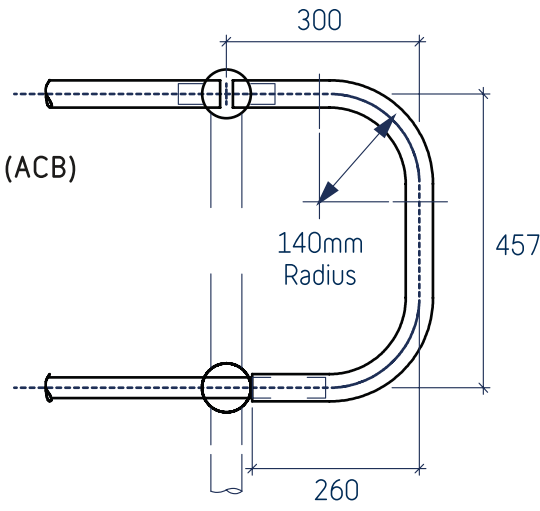

## ACT REGION

Canberra:  
12 Sawmill Circuit  
Hume, ACT 2620  
+61 (2) 6243 9700

Albury-Wodonga  
28 Fallon Street  
Albury, NSW 2640  
+61 (2) 6049 9800

PRODUCT BROCHURE

> CLOSURES & BENDS

> ANGLE CLOSURE BENDS (ACB)

90 Degree Closure  
UWAACB90140

> ANGLE CLOSURE BENDS (ACB)

35 Degree Closure UWAACB35140  
38 Degree Closure UWAACB38140  
41 Degree Closure UWAACB41140  
44 Degree Closure UWAACB44140

> RAIL BENDS (RB)