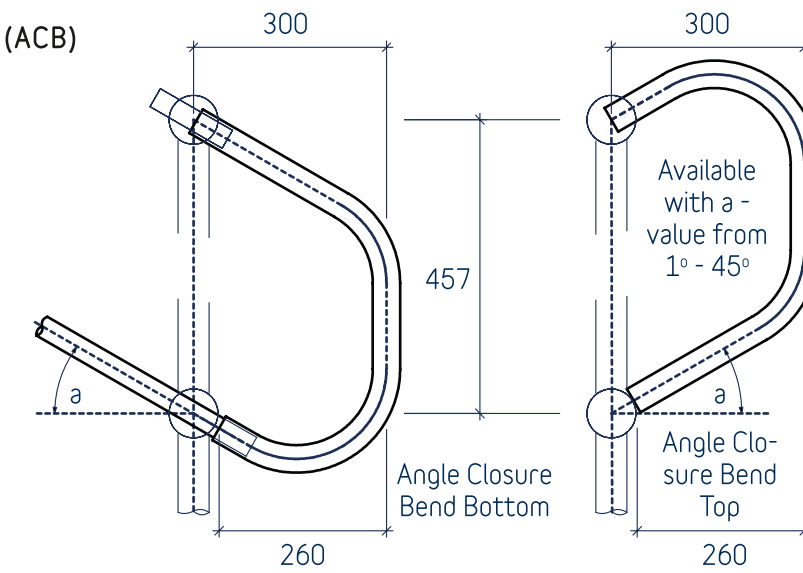

## ACT REGION

Canberra:  
12 Sawmill Circuit  
Hume, ACT 2620  
+61 (2) 6243 9700

Albury-Wodonga  
28 Fallon Street  
Albury, NSW 2640  
+61 (2) 6049 9800

PRODUCT BROCHURE

> CLOSURES & BENDS

> ANGLE CLOSURE BENDS (ACB)

90 Degree Closure  
UWAACB90140

> ANGLE CLOSURE BENDS (ACB)

35 Degree Closure UWAACB35140  
38 Degree Closure UWAACB38140  
41 Degree Closure UWAACB41140  
44 Degree Closure UWAACB44140

> RAIL BENDS (RB)