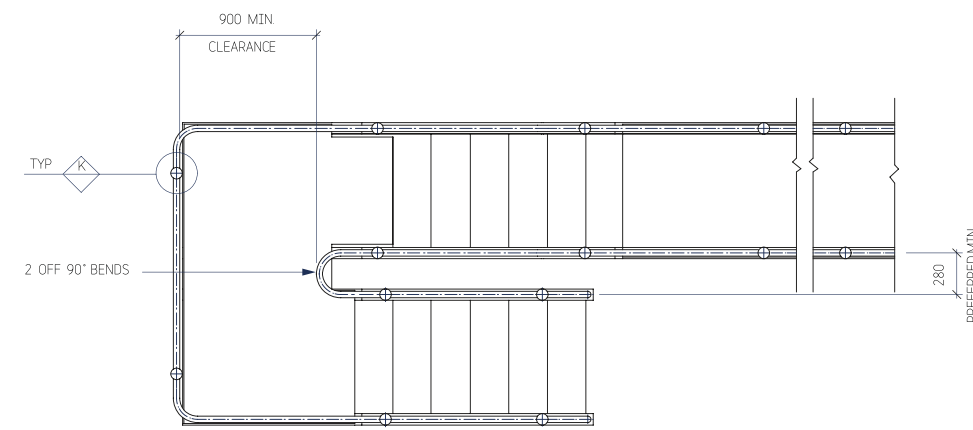

# STANDARD HANDRAIL DETAILS

TYPICAL STAIR & PLATFORM HANDRAIL DETAILS

SELF CLOSING GATE