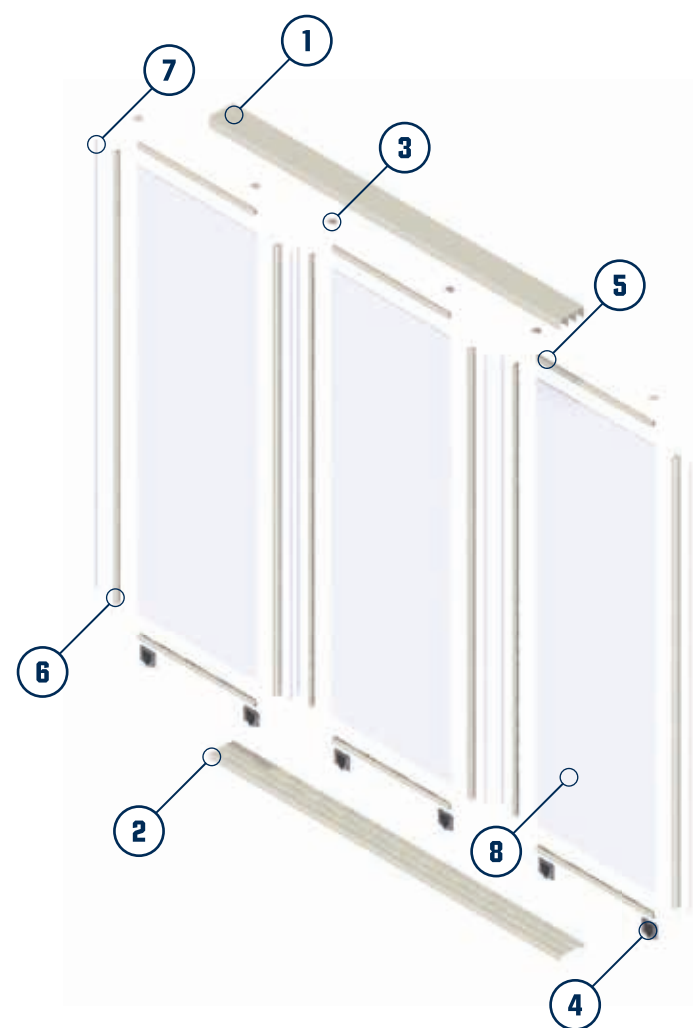

...CHOICE

That's what Ullrich Aluminium's Vee Glide wardrobe doors offer you. Let your imagination run free and choose from a huge range of colours, finishes, board/insert options, sizes and configurations.